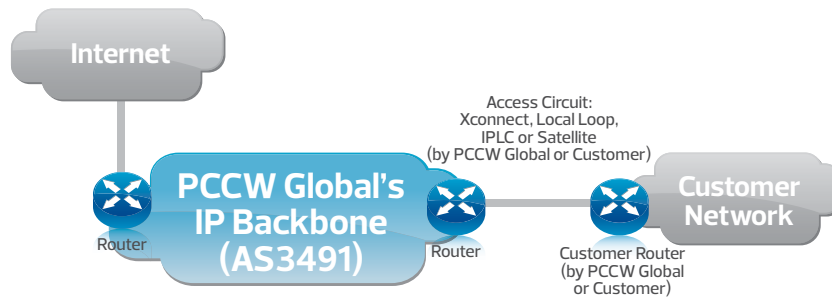

IP Transit

PCCW Global offers carrier-grade IP Transit service to telecoms operators, Internet service providers and content players on a diversified and congestion-free IP backbone with worldwide coverage.

PCCW Global manages one of the largest global IP backbones with highest resilience and redundancy and one of the largest IP gateway to Mainland China.

Network diagram

Key benefits to your business

- Reliable and quality Internet connectivity
- Worldwide access points to meet global and regional customer network needs
- Reliable service with competitive Service Level Agreement (SLA)
- Flexible Border Gateway Protocol (BGP) communities allow customer-beneficial traffic engineering
- Integrated user-friendly online customer portal for monitoring network performance and usage
- Supports IPv4/IPv6 Dual Stack and allows seamless migration to IPv6 technology

Features

- IPv4/IPv6 Dual Stack capable
- Integrated user-friendly online customer portal
- IP address and DNS services available
- Online portal for analyzing utilization of link and PCCW Global's network performance