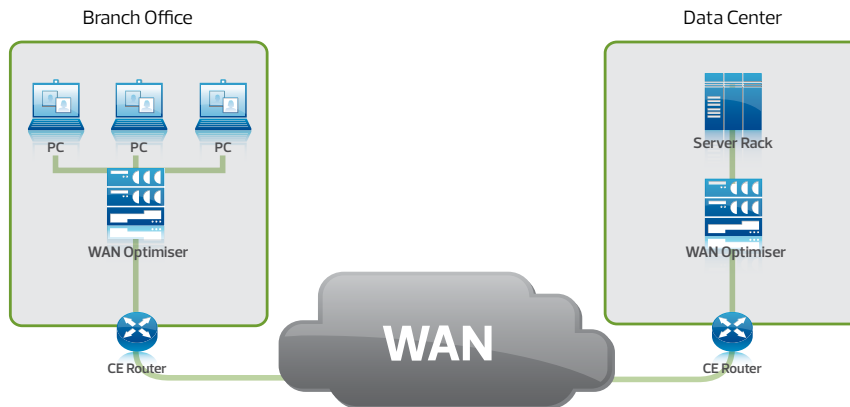

Managed WAN Optimization Service

Managed WAN Optimization Service helps customers maintain LAN-like performance for application delivery across WAN for centralized application or data backup. PCCW Global's Managed WAN Optimization Service provides rental, configuration and maintenance on the provided WAN optimizers.

Network diagram

Key benefits to your business

- One-stop-shop hassle-free WAN optimization solution
- Enjoy LAN-like performance for enterprise application while consolidating the application servers and storage systems
- Shorten the data backup time and disaster recovery time
- Free up network management time and reduce expense
- Transparent WAN optimization integration with the networking infrastructure

Specifications

- Vendor neutral solution for different business needs – Riverbed and Cisco are available
- Flexible WAN optimizer platform, e.g. software-only, router-integrated module or dedicated appliance