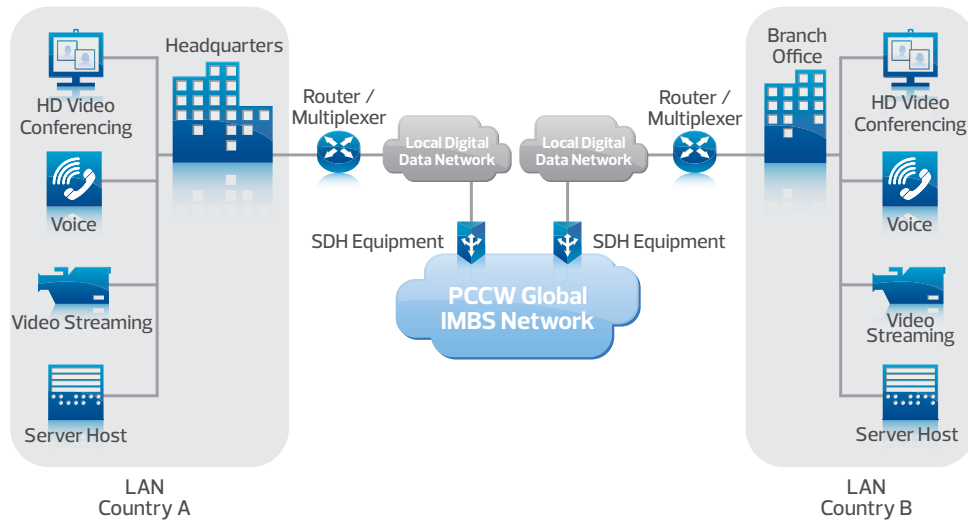

International Managed Bandwidth Service

PCCW Global's International Managed Bandwidth Service (IMBS) is an end-to-end managed bandwidth service that provides customers with dedicated pure Layer 1 international data bandwidth for various types of real-time and mission-critical applications including data, voice and video.

Network diagram

Key benefits to your business

- Cross-border connections for every network topology and bandwidth need
- Exclusive dedicated end-to-end links to prevent hacker attacks
- Protocol transparency with minimal transmission delay, supporting the most demanding client-server applications
- Wide selection of bandwidth and interface options for seamless integration
- Extensive global coverage in over 120 countries around the world

Specifications

- Dedicated end-to-end managed bandwidth service
- Data rates supported: E1 up to STM64
- Protected, unprotected and premium protection services
- Standard interface: V.35, X.21, G.703

Features