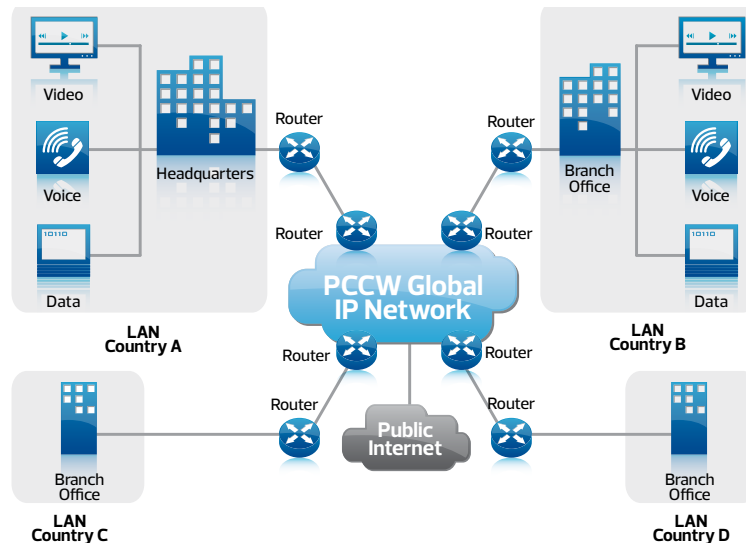

Global Internet Access

PCCW Global's high capacity and fully diversified global backbone and peering infrastructure provide global and regional enterprises with reliable and cost effective connectivity, enabling them to run mission-critical applications over the Internet.

Network diagram

Key benefits to your business

- A trouble-free, one-stop solution for Internet access and router equipment provisioning
- A cost-effective VPN-over-Internet option for global or regional enterprises
- Liberates managers to focus on core business, simplifies network management and reduces expense, while providing faster provisioning and bandwidth upgrades
- Congestion-free and redundant backbone design supports mission-critical data transmission plus Voice-over-IP and Video-over-IP at minimal cost
- Seamless migration to emerging IPv6 technology

Service options

Different service levels, speeds, configurations and interface types enable a variety of Internet connectivity applications as well as primary or secondary port option.

- Global Internet Access (GIA) service
 - A high quality Internet connectivity service that supports mission-critical applications over the Internet
 - Available to more than 70 PCCW Global IP PoPs worldwide
 - Access interface: Nx64K, T1, E1, E3, DS3, OC3/STM1, OC12/STM4, OC48/STM16, OC192/STM64 Ethernet, Fast Ethernet, Gigabit Ethernet and 10 Gigabit Ethernet
- GIA economy service
 - A low cost Internet connectivity option for less delay-sensitive applications such as email and web browsing
 - Available from certain PoPs in Asia
 - Access interface: Nx64K, T1, E1 up to 10M